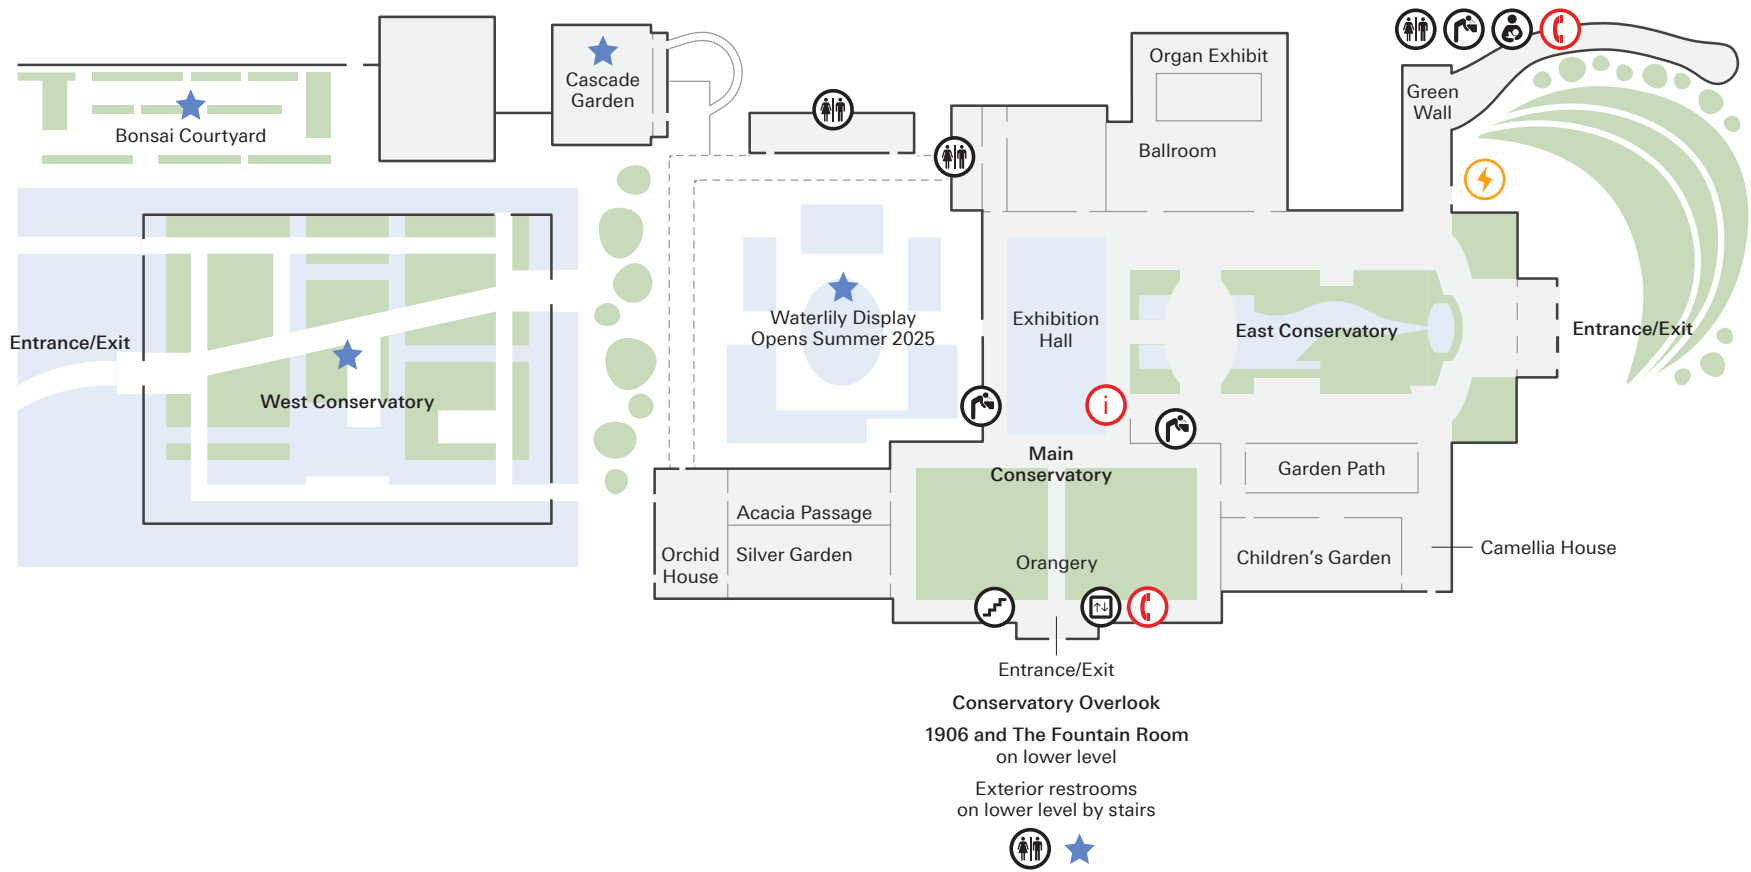

Conservatory District Map

Mobile Map

Learn more about daily events, explore display details, and navigate our Gardens with our mobile map. Scan the code or visit longwoodgardens.org/map.

Phone: 610.388.1000
Website: longwoodgardens.org

Free WiFi available: Connect to FreeGardenWiFi

© 2024 Longwood Gardens