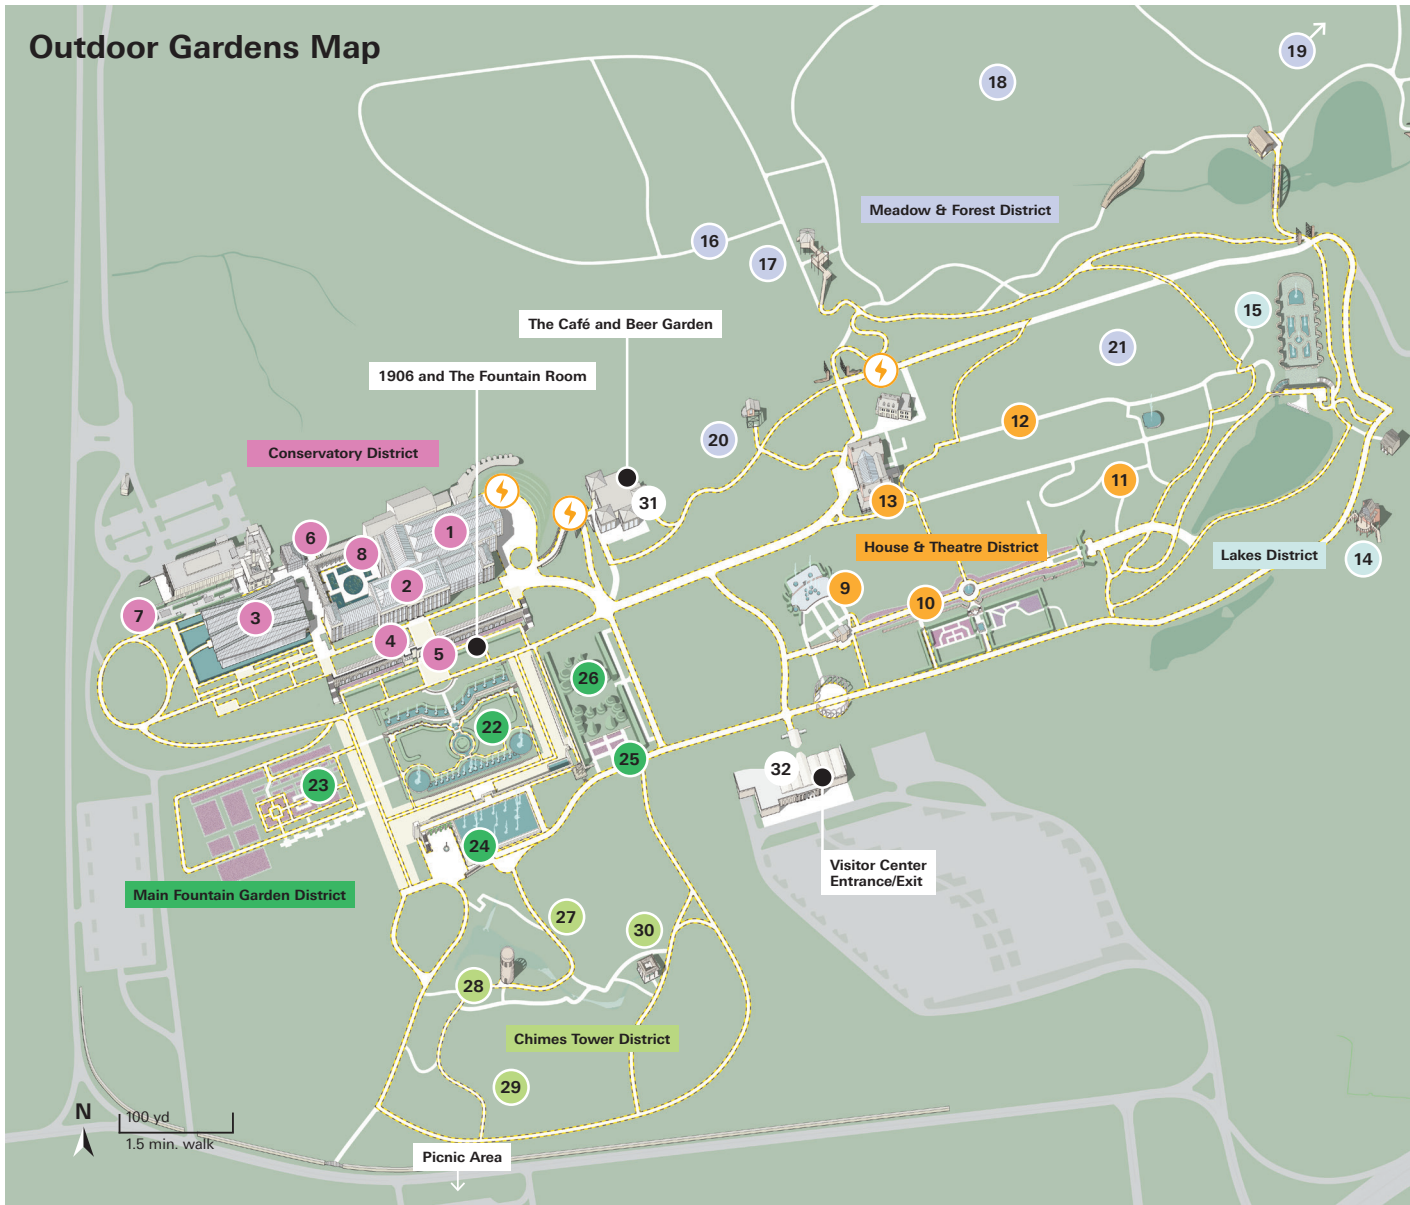

Outdoor Gardens Map

Conservatory District

- 1 East Conservatory
- 2 Main Conservatory
- 3 West Conservatory
- 4 Conservatory Overlook
- 5 1906 and The Fountain Room
- 6 Cascade Garden
- 7 Bonsai Courtyard
- 8 Waterlily Court

House & Theatre District

- 9 Open Air Theatre
- 10 Flower Garden Walk and Compartment Gardens
- 11 Peirce's Woods
- 12 Peirce's Park
- 13 Peirce-du Pont House

Lakes District

- 14 Canopy Cathedral Treehouse
- 15 Italian Water Garden

Meadow & Forest District

- 16 Forest Walk
- 17 Lookout Loft Treehouse
- 18 Meadow Garden
- 19 Webb Farmhouse
- 20 Birdhouse Treehouse
- 21 Orchard Lawn

Main Fountain Garden District

- 22 Main Fountain Garden
- 23 Idea Garden
- 24 Pumphouse Plaza and Historic Pump Room & Gallery
- 25 Rose Garden
- 26 Topiary Garden

Chimes Tower District

- 27 Hillside Garden
- 28 Chimes Tower
- 29 Oak & Conifer Knoll
- 30 Eye of Water

- 31 The Café and Beer Garden
- 32 Visitor Center and The Garden Shop

Key

- | | | | |
|---------------------------|--|-------------------|--------------------------------------|
| Restrooms | Drinking Fountain (available seasonally) | Emergency Shelter | Gardens are smoke- and vape-free. |
| Accessible Restrooms | Dining | Mother's Room | Wheelchair & Scooter Accessible Path |
| Scooter Charging | Emergency Phone | Elevator | |
| Electric Vehicle Charging | Information Desk | | |