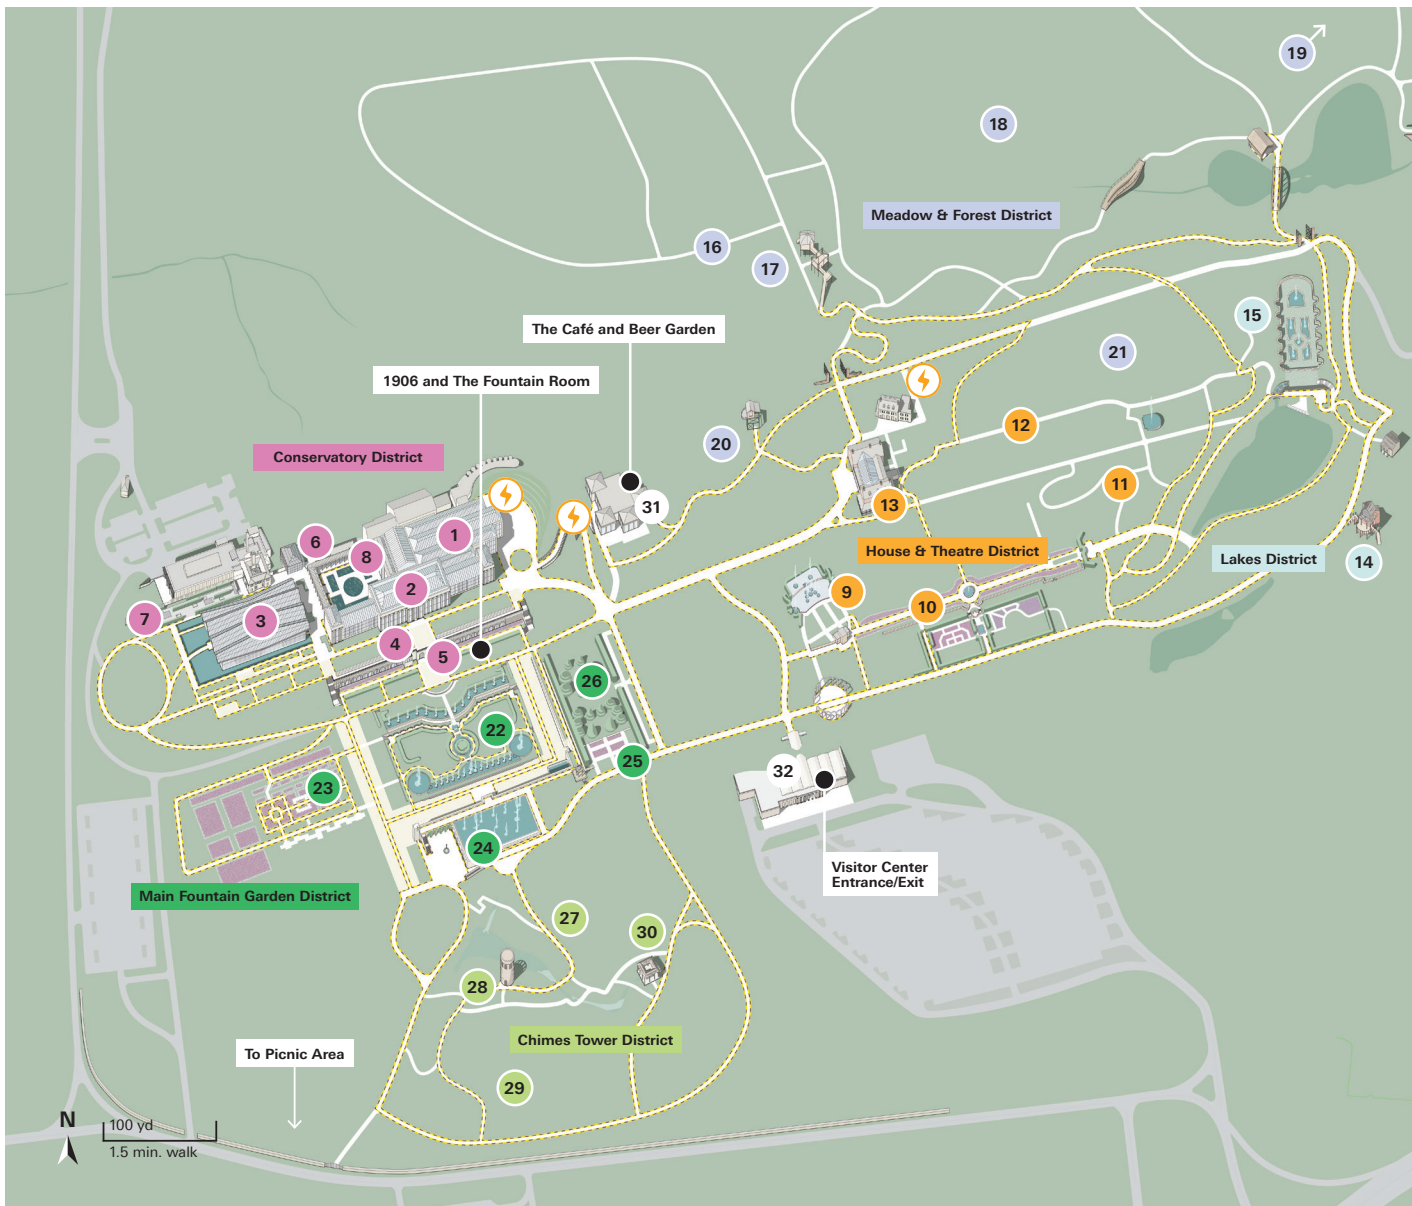

Free WiFi available: Connect to FreeGardenWiFi

© 2024 Longwood Gardens

Conservatory District

- 1 East Conservatory (♿, ♿)
- 2 Main Conservatory (♿, ♿, ♿)
- 3 West Conservatory (★)
- 4 Conservatory Overlook (★)
- 5 1906 and The Fountain Room (★, ♿, ♿, ♿)
- 6 Cascade Garden (★)
- 7 Bonsai Courtyard (★)
- 8 Waterlily Court (Opens Summer 2025) (★)

House & Theatre District

- 9 Open Air Theatre (♿, ♿)
- 10 Flower Garden Walk and Compartment Gardens
- 11 Peirce's Woods
- 12 Peirce's Park
- 13 Peirce-du Pont House (i, 🏠)

Lakes District

- 14 Canopy Cathedral Treehouse
- 15 Italian Water Garden (♿, ♿, ♿)

Meadow & Forest District

- 16 Forest Walk
- 17 Lookout Loft Treehouse
- 18 Meadow Garden
- 19 Webb Farmhouse (♿, ♿, ♿, 🏠)
- 20 Birdhouse Treehouse
- 21 Orchard Lawn

Main Fountain Garden District

- 22 Main Fountain Garden (♿)
- 23 Idea Garden
- 24 Pumphouse Plaza and Historic Pump Room & Gallery (♿, ♿, ♿, 🏠)
- 25 Rose Garden
- 26 Topiary Garden

Chimes Tower District

- 27 Hillside Garden
- 28 Chimes Tower
- 29 Oak & Conifer Knoll
- 30 Eye of Water

- 31 The Café and Beer Garden (♿, ♿, ♿, ♿, ♿, ♿, ♿, ♿)
- 32 Visitor Center and The Garden Shop (♿, ♿, i, 🏠)