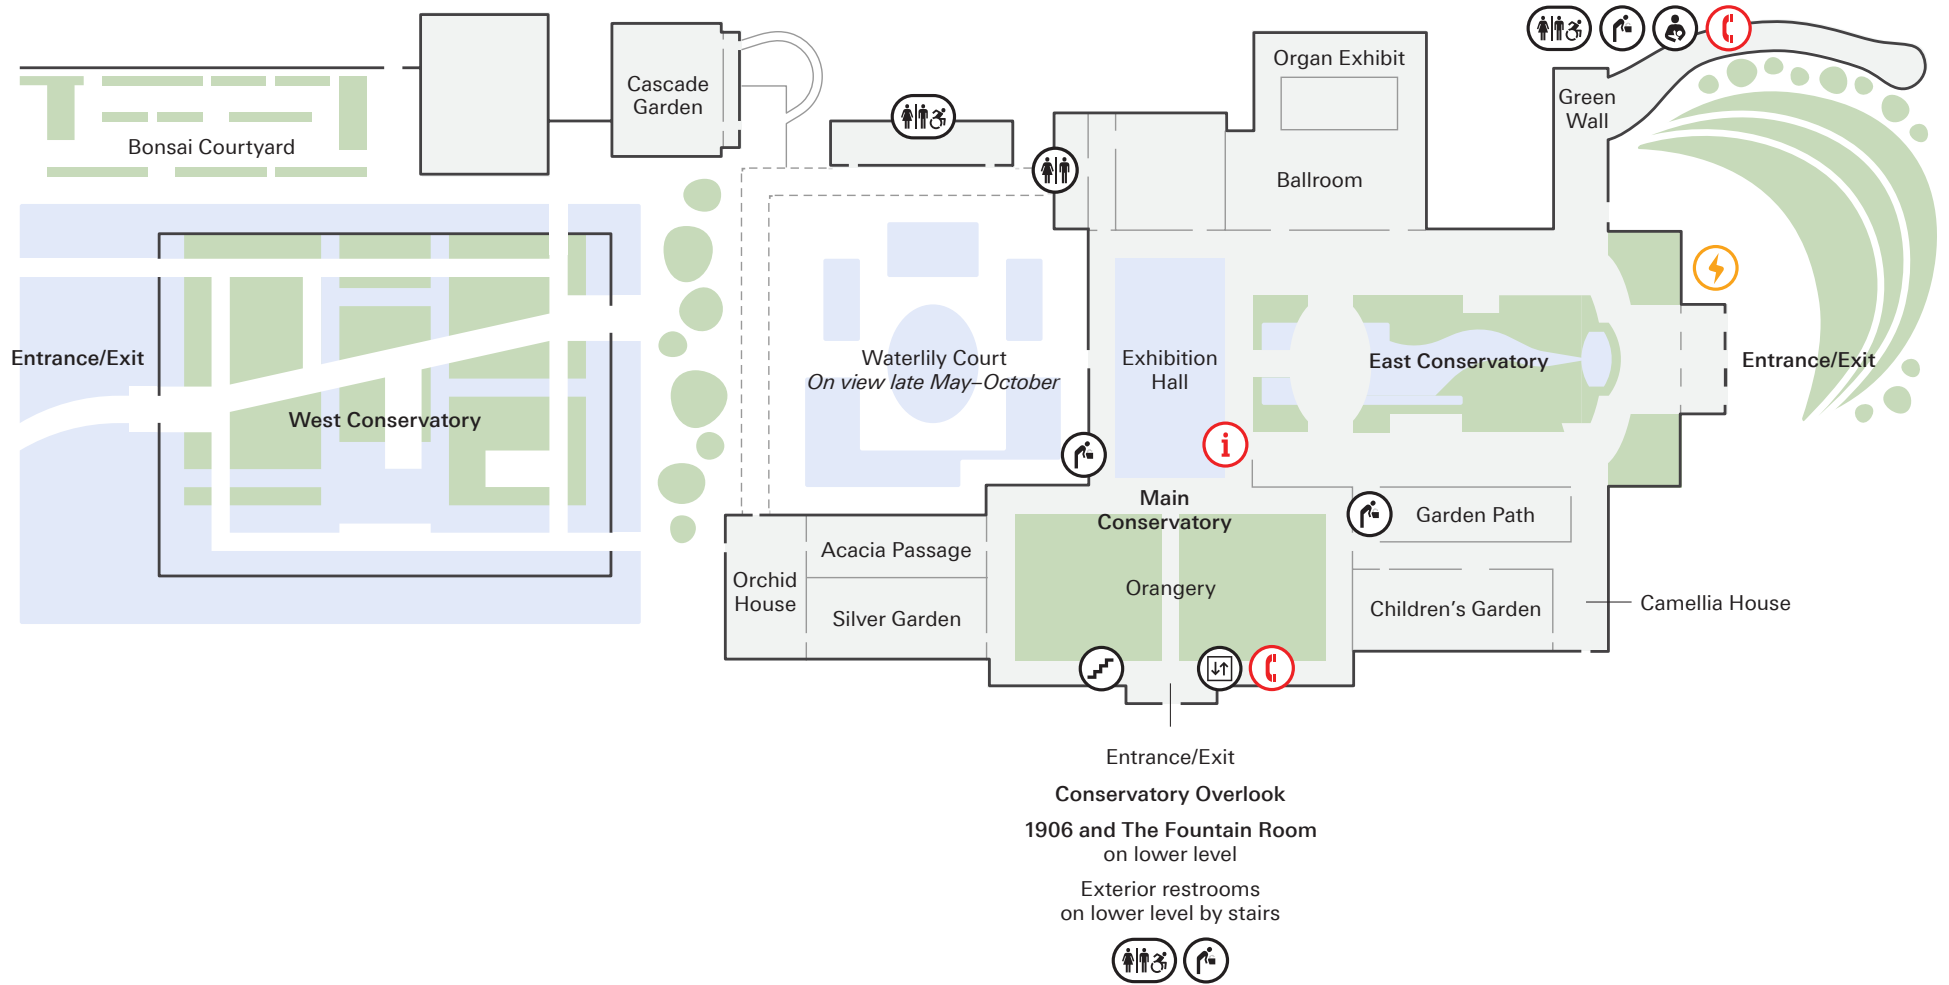

Outdoor Gardens Map

Conservatory District

- 1 East Conservatory
- 2 Main Conservatory
- 3 West Conservatory
- 4 Conservatory Overlook
- 5 1906 and The Fountain Room
- 6 Cascade Garden
- 7 Bonsai Courtyard
- 8 Waterlily Court

Meadow & Forest District

- 16 Forest Walk
- 17 Lookout Loft Treehouse
- 18 Meadow Garden
- 19 Webb Farmhouse
- 20 Birdhouse Treehouse
- 21 Orchard Lawn

Main Fountain Garden District

- 22 Main Fountain Garden
- 23 Idea Garden
- 24 Pumphouse Plaza and Historic Pump Room & Gallery
- 25 Rose Garden
- 26 Topiary Garden

Chimes Tower District

- 27 Hillside Garden
- 28 Chimes Tower
- 29 Oak & Conifer Knoll
- 30 Eye of Water

- 31 The Café and Beer Garden
- 32 Visitor Center and The Garden Shop

Key

- | | | | |
|---------------------------|--|-------------------|--------------------------------------|
| Restrooms | Drinking Fountain (available seasonally) | Emergency Shelter | Gardens are smoke- and vape-free. |
| Accessible Restrooms | Dining | Mother's Room | Wheelchair & Scooter Accessible Path |
| Scooter Charging | Emergency Phone | Elevator | |
| Electric Vehicle Charging | Information Desk | | |

Conservatory District Map

Key

-  Restrooms
-  Accessible Restrooms
-  Drinking Fountain *(available seasonally)*
-  Emergency Phone
-  Stairs
-  Information Desk
-  Scooter Charging Station
-  Mother's Room
-  Elevator